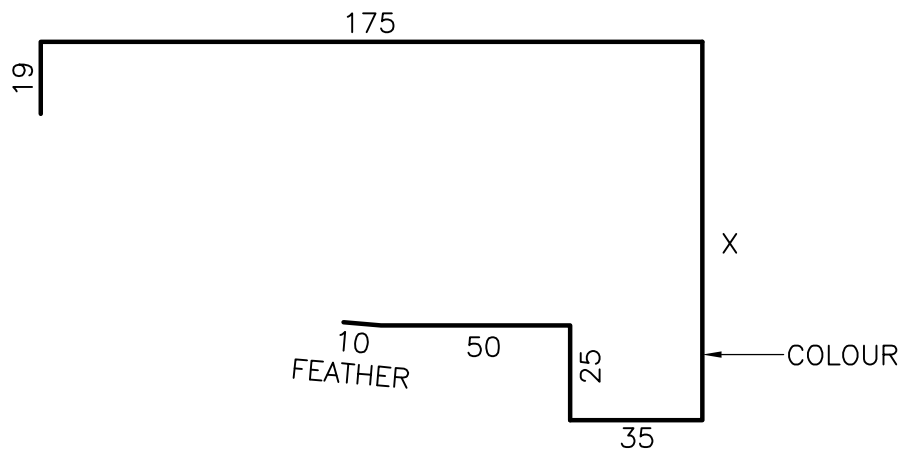

MATERIAL: 0.55mm COLORBOND

ROOF THICKNESS	X
50	100
75	125
100	150
125	175
150	200
200	250

Metecno Pty Limited trading as Bondor
 www.bondor.com.au
 1300 300 099
 ABN 44 096 402 934

Date	Revision	Description	Initial
14.07.14	A	ORIGINAL ISSUE	M.P.
Title		This drawing is copyright and the property of Metecno Pty Limited trading as Bondor. It is subject to their recall and may not be reproduced or its contents divulged without written authority.	
Project		Drawn	M.P.
Client		Checked	Scale 1 : 2
		Project no.	Drawing no.
		Issue	

INSULROOF SIDE BARGE

INSULROOF

BONDOR

Date 14.07.14
 A4
 Project no. **INSR**
 Drawing no. **I005**
 Issue **A**